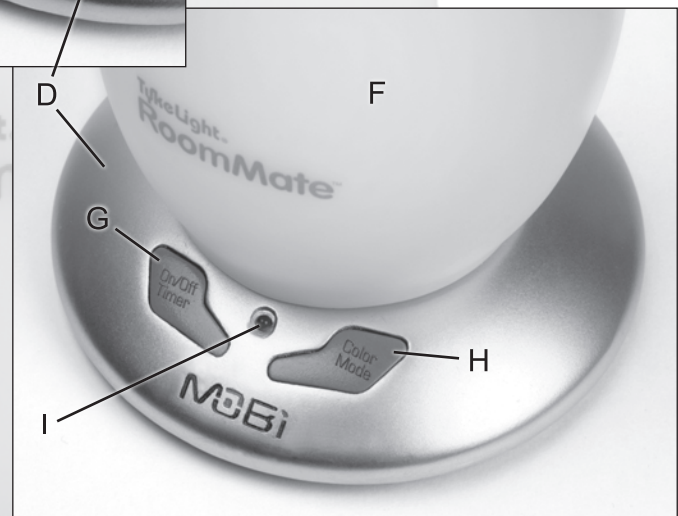

TykeLight® RoomMate™ Multi-Color Night Lamp

Operating Instructions

Set-up

Insert **Pin Plug (A)** of **AC Adapter (B)** into **Connection Port (C)** on back side of the lamp **Base (D)** and then insert **Adapter Plug (E)** into a regular household power outlet.

Place the RoomMate™ **Lamp (F)** onto a clean, dry, level surface such as the top of a desk, table, nightstand, shelf, or dresser.

DO NOT PLACE THE LAMP OR THE AC ADAPTER CORD ONTO ANY BEDDING, PILLOWS, OR CHAIRS; IT IS **NOT A TOY**.

AS WITH ALL ELECTRICAL PRODUCTS USE OF THE ROOMMATE™ REQUIRES ADULT SUPERVISION.

Switching Sequence

Turn it ON

Press and release the **On/Off Button (G)** on the lamp **Base (D)**. It will instantly illuminate, initially set to **GREEN**.

Change Colors

When the lamp is green, press the **Color Mode Button (H)** and it will change to **BLUE**.

Press the **Color Mode (H)** again and it will change to **RED**.

Press the **Color Mode (H)** once more and the illumination will change to rainbow cycling **MULTI-COLOR**.

Continuing to press and release the **Color Mode (H)** will sequence through the single and rainbow color modes in the same order as described above.

Turn it OFF

When the RoomMate™ is on, in any color mode, you may press and release the **On/Off Button (G)** again and it will instantly switch to **OFF**.

Fade to OFF with 15-minute timer

The RoomMate™ can be set to automatically dim to OFF after 15 minutes, which can help children fall asleep or be used to time reading or other bedtime activities. When the lamp is on, and in any color mode, simply **press** and **hold down** the **On/Off Button (G)** until the **Timer-On Indicator (I)** lights up red. This way, instead of turning the lamp off at that moment, you will know in 15 minutes the RoomMate™ will gently fade to **OFF**.